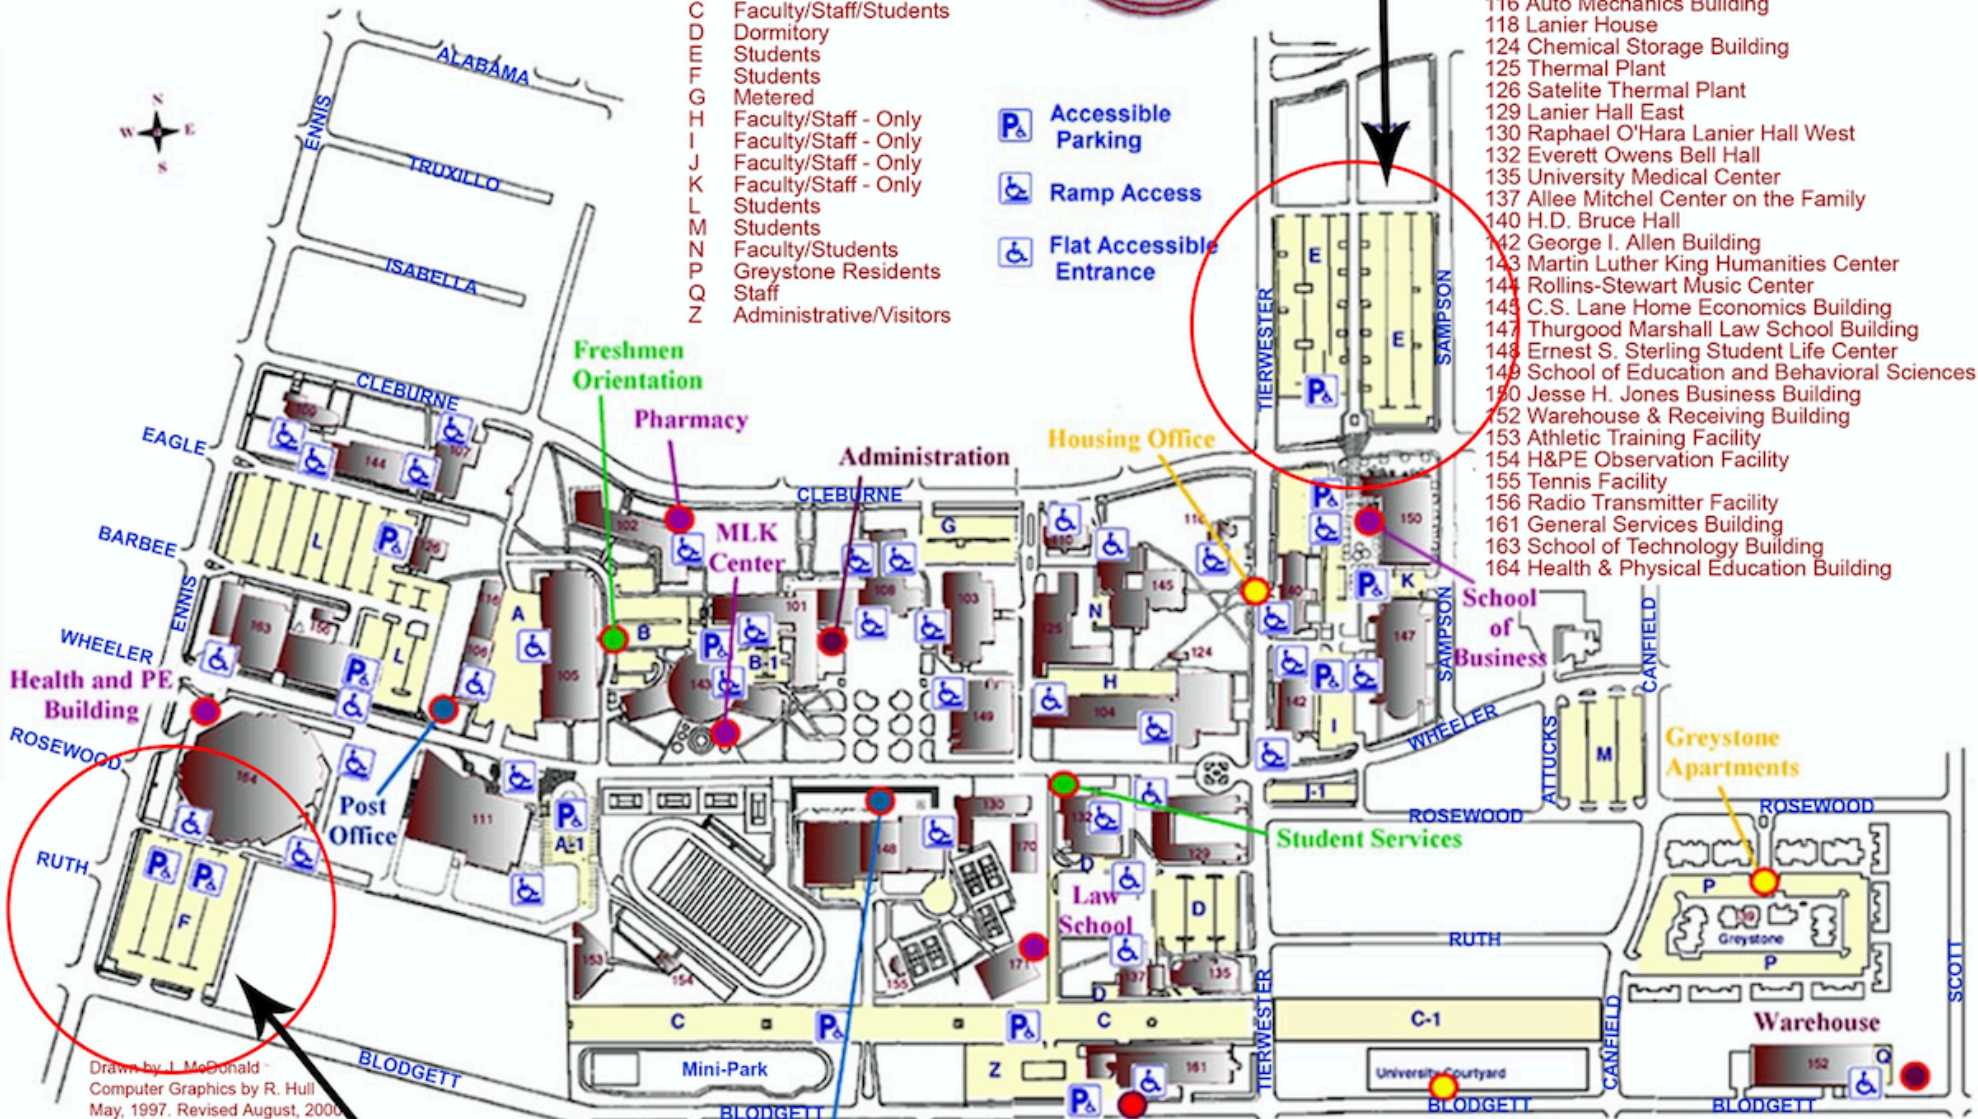

Texas Southern University

Campus Plan

Parking Lots

- A Faculty
- A-1 Faculty/Staff
- B Faculty/Staff
- B-1 Administrative
- C Faculty/Staff/Students
- D Dormitory
- E Students
- F Students
- G Metered
- H Faculty/Staff - Only
- I Faculty/Staff - Only
- J Faculty/Staff - Only
- K Faculty/Staff - Only
- L Students
- M Students
- N Faculty/Students
- P Greystone Residents
- Q Staff
- Z Administrative/Visitors

Buildings

- 101 Mack H. Hannah Hall
- 102 Spurgeon E. Gray Hall
- 103 Robert James Terry Library
- 104 Samuel Milton Nabrit Science Center
- 105 Thorton M. Fairchild Hall
- 106 Industrial Education Shop Building
- 107 John T. Biggers Art Center
- 109 University Auditorium
- 110 W.R. Banks Child Development Laboratory
- 111 Student Recreation Center
- 116 Auto Mechanics Building
- 118 Lanier House
- 124 Chemical Storage Building
- 125 Thermal Plant
- 126 Satellite Thermal Plant
- 129 Lanier Hall East
- 130 Raphael O'Hara Lanier Hall West
- 132 Everett Owens Bell Hall
- 135 University Medical Center
- 137 Allee Mitchel Center on the Family
- 140 H.D. Bruce Hall
- 142 George I. Allen Building
- 143 Martin Luther King Humanities Center
- 144 Rollins-Stewart Music Center
- 145 C.S. Lane Home Economics Building
- 147 Thurgood Marshall Law School Building
- 148 Ernest S. Sterling Student Life Center
- 149 School of Education and Behavioral Sciences
- 150 Jesse H. Jones Business Building
- 152 Warehouse & Receiving Building
- 153 Athletic Training Facility
- 154 H&PE Observation Facility
- 155 Tennis Facility
- 156 Radio Transmitter Facility
- 161 General Services Building
- 163 School of Technology Building
- 164 Health & Physical Education Building

Eastside Garage

- Accessible Parking
- Ramp Access
- Flat Accessible Entrance

Westside Garage

Bookstore
Cafeteria

Campus Police
(3443 Blodgett Street)

University
Courtyard
Apartments

Drawn by I. McDonald -
Computer Graphics by R. Hull
May, 1997. Revised August, 2000