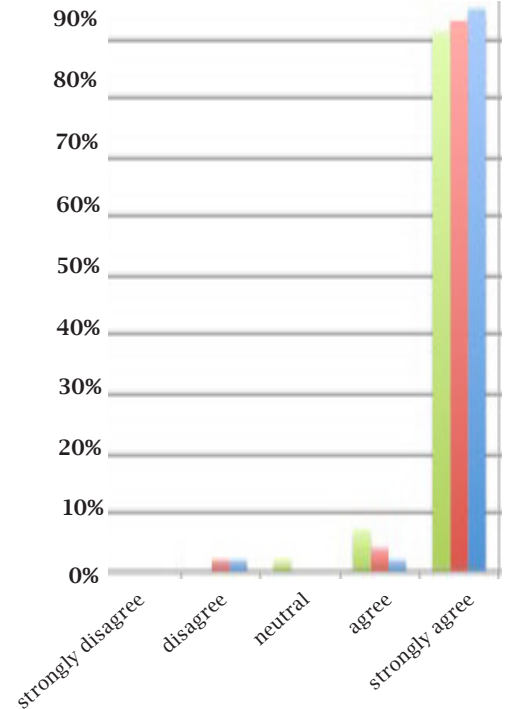

PARTICIPANT EVALUATIONS

- Workshop was relevant and professionally useful.
- Workshop was intellectually stimulating.
- Workshop compares favorably with other professional development programs.

1410 Rio Grande Street
Austin, Texas 78701
t: 512.440.1991 • f: 512.440.0115
www.humanitiestexas.org