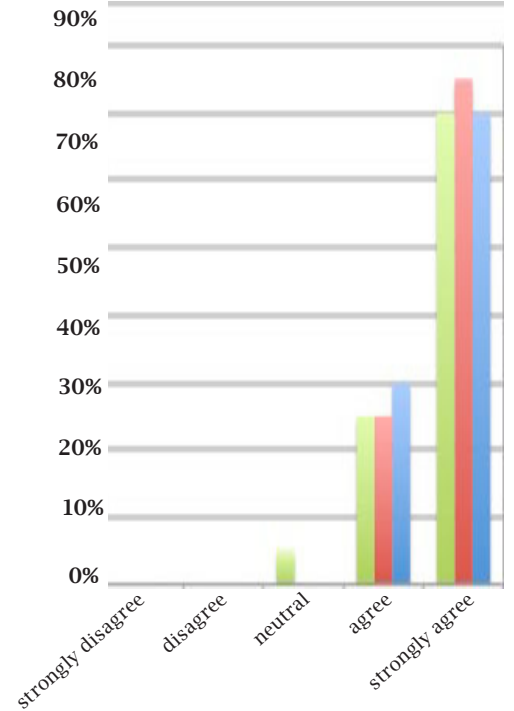

PARTICIPANT EVALUATIONS

- Workshop was relevant and professionally useful.
- Workshop was intellectually stimulating.
- Workshop compares favorably with other professional development programs.

1410 Rio Grande Street
Austin, Texas 78701
t: 512.440.1991 • f: 512.440.0115
www.humanitiestexas.org