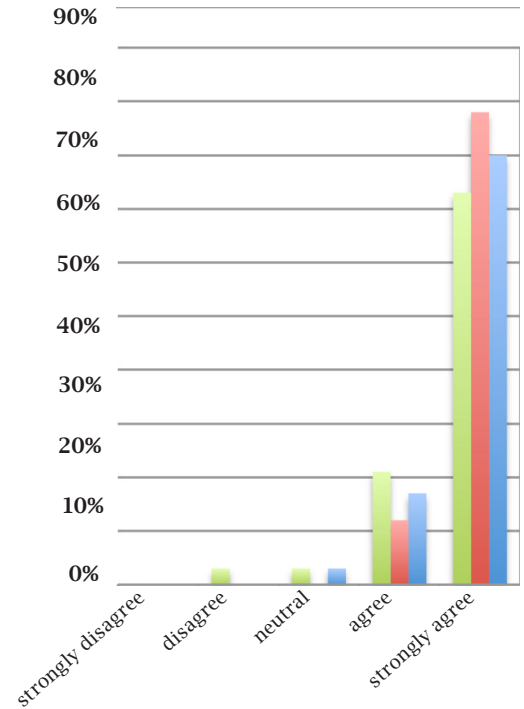

PARTICIPANT EVALUATIONS

- Workshop was relevant and professionally useful.
- Workshop was intellectually stimulating.
- Workshop compares favorably with other professional development programs.

1410 Rio Grande Street
Austin, Texas 78701
t: 512.440.1991 • f: 512.440.0115
www.humanitiestexas.org