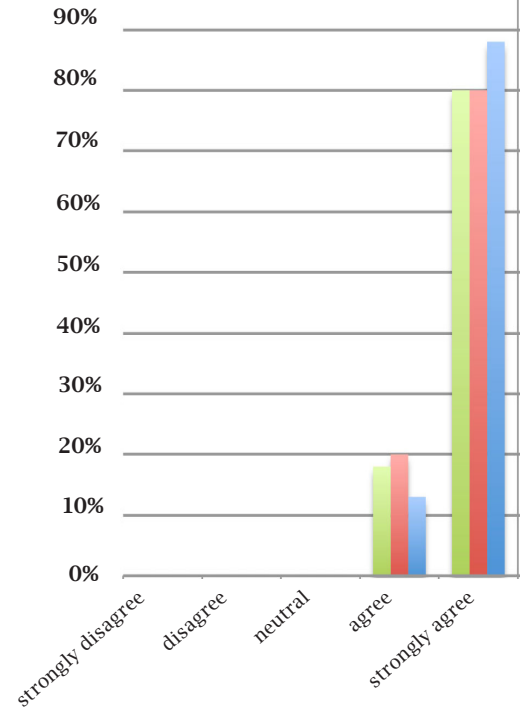

PARTICIPANT EVALUATIONS

- Workshop was relevant and professionally useful.
- Workshop was intellectually stimulating.
- Workshop compares favorably with other professional development programs.

1410 Rio Grande Street
Austin, Texas 78701
t: 512.440.1991 • f: 512.440.0115
www.humanitiestexas.org